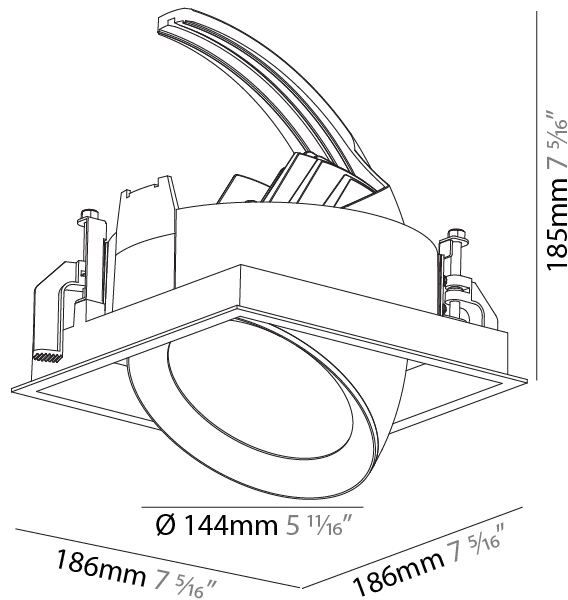

PHYSICAL

Shape: Square
Diameter (mm): 144
Diameter (in): 5 11/16
Length (mm): 186
Length (in): 7 5/16
Height (mm): 185
Height (in): 7 3/16
Ceiling Thickness (mm): 10 / 12.5 / 15
Ceiling Thickness (in): 3/8 or 1/2 or 9/16
Min. Recessing Depth (mm): 260
Min. Recessing Depth (in): 10 1/4
Light Distribution: Adjustable / Downlight
Weight (kg): 1.348
Weight (lbs): 2.97
Fixture Finish: SSR / BKV / CWI / CRY / HAB / UFT / ITA / RUA / FTG / MYG / LOD / PUS / FRO / FUP / KIA / POP / BLS / SPG / MEY / GOH / GUM / CHC / COM / ABZ / JAG / OBR / MOS / ROR
Fixture Material: Aluminum Die Cast
Cut-out Measurements: 175mm / 6 7/8" x 175mm / 6 7/8"

ELECTRICAL

Lamp Type: LED (Zhaga Standard)
Total Output Wattage (W): 21.2
Dimming: Tri-Mode (Non-Dimming and Phase Dimming (120Vac only) and 0-10V Dimming)
Driver Included: No
Driver Location: Recessed Housing
Driver Type: Constant Current - Universal
Housing: See components
Input Voltage (V): 120 - 277
Constant Current (MA): 700

LED

Number of LEDs: 1
Color Temperature (°K): 2700 / 3000 / 3500 / 4000
Max. Delivered Lumen (lm): 1440 / 1490 / 1568 / 1600
CRI: >90 CRI
Lamp Life (hrs): 50000

OPTICAL

Reflector°: 8
Adjustability: Rotational 355°; Tilt 45°

RATINGS AND CERTIFICATIONS

Certified By: Certified for North American Standards
IP rating: IP20