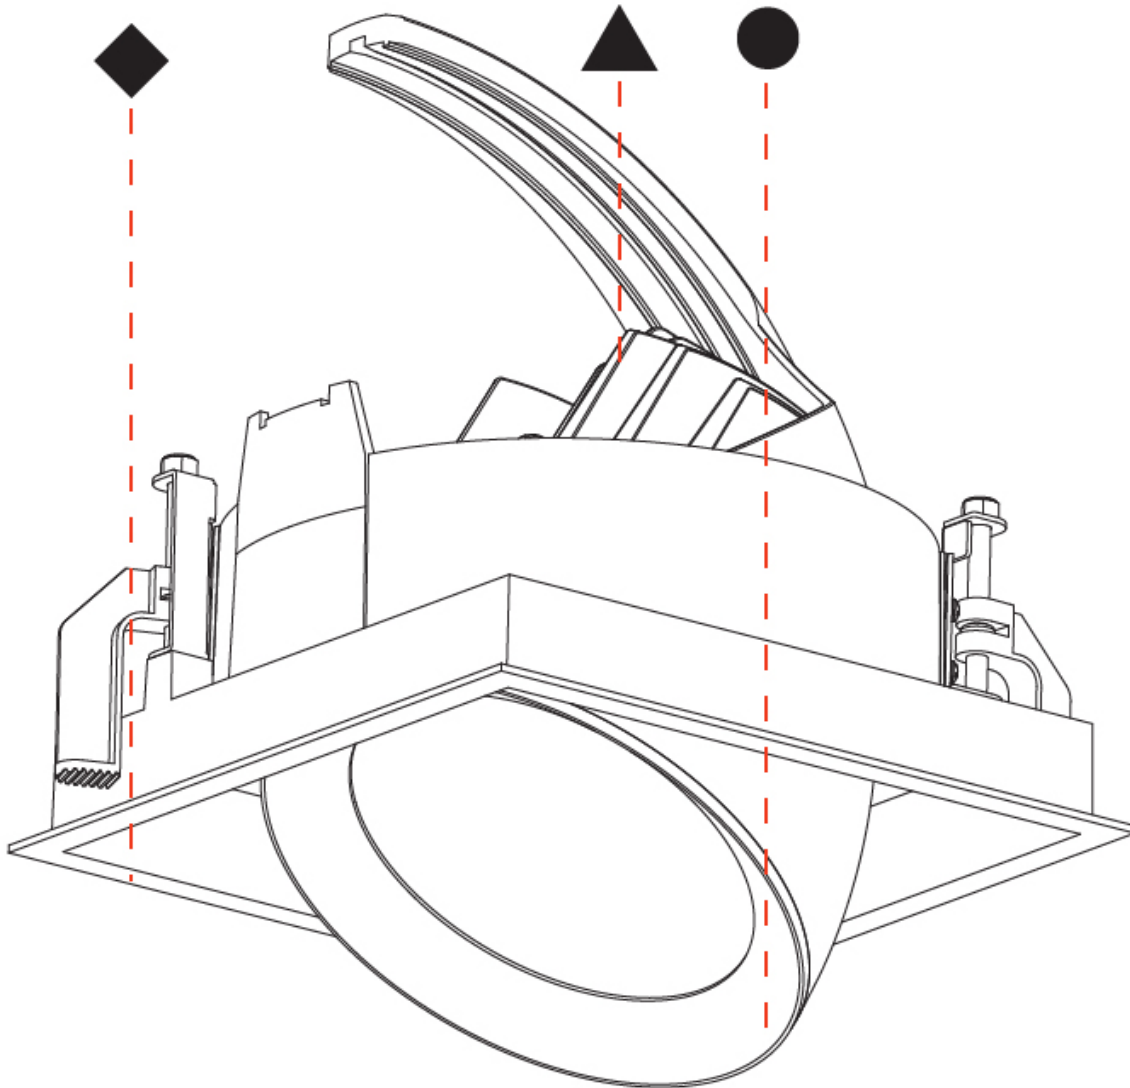

MECHANIQ SQUARE EFFICIENCY SINGLE RECESSED

A35109-

PROJECT	_____
TYPE	_____
SPECIFIER	_____
QUANTITY	_____
DATE	_____

A