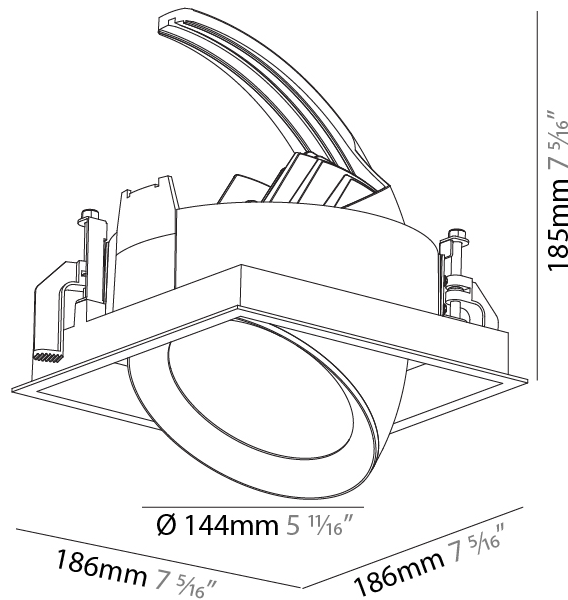

Series: Mechaniq Square Efficiency
Subseries: Mechaniq Square Efficiency Single
Brand: Prolicht
Division: Architectural
Mounting Type: Recessed
Mounting Location: Ceiling
Subcategory: Downlight

PHYSICAL

Shape: Square
Diameter (mm): 144
Diameter (in): 5 11/16
Length (mm): 186
Length (in): 7 5/16
Height (mm): 185
Height (in): 7 3/16
Ceiling Thickness (mm): 10 / 12.5 / 15
Ceiling Thickness (in): 3/8 or 1/2 or 9/16
Min. Recessing Depth (mm): 260
Min. Recessing Depth (in): 10 1/4
Light Distribution: Adjustable / Downlight
Weight (kg): 1.348
Weight (lbs): 2.97
Fixture Finish: SSR / BKV / CWI / CRY / HAB / UFT / ITA / RUA / FTG / MYG / LOD / PUS / FRO / FUP / KIA / POP / BLS / SPG / MEY / GOH / GUM / CHC / COM / ABZ / JAG / OBR / MOS / ROR
Fixture Material: Aluminum Die Cast
Cut-out Measurements: 175mm / 6 7/8" x 175mm / 6 7/8"

ELECTRICAL

Lamp Type: LED (Zhaga Standard)
Total Output Wattage (W): 26.4
Dimming: Tri-Mode (Non-Dimming and Phase Dimming (120Vac only) and 0-10V Dimming)
Driver Included: No
Driver Location: Recessed Housing
Driver Type: Constant Current - Universal
Housing: See components
Input Voltage (V): 120 - 277
Constant Current (MA): 700

LED

Number of LEDs: 1
Color Temperature (°K): 2700 / 3000 / 3500 / 4000
Max. Delivered Lumen (lm): 2800 / 2870 / 3010 / 3070
CRI: >90 CRI
Lamp Life (hrs): 50000

OPTICAL

Reflector: 12 / 24 / 40

RATINGS AND CERTIFICATIONS

Certified By: Certified for North American Standards
IP rating: IP20