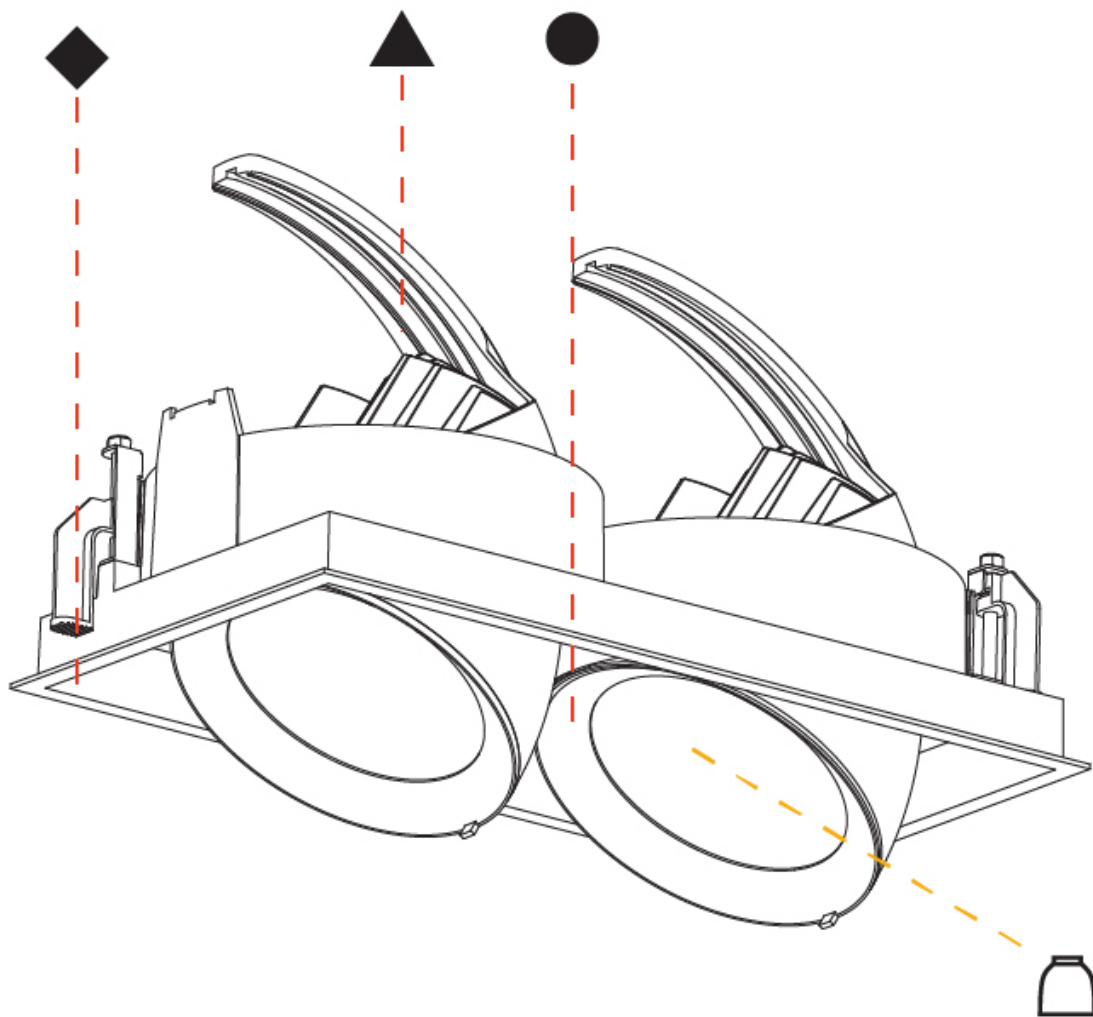

MECHANIQ SQUARE EFFICIENCY DOUBLE RECESSED

A35121-

PROJECT	_____
TYPE	_____
SPECIFIER	_____
QUANTITY	_____
DATE	_____

A