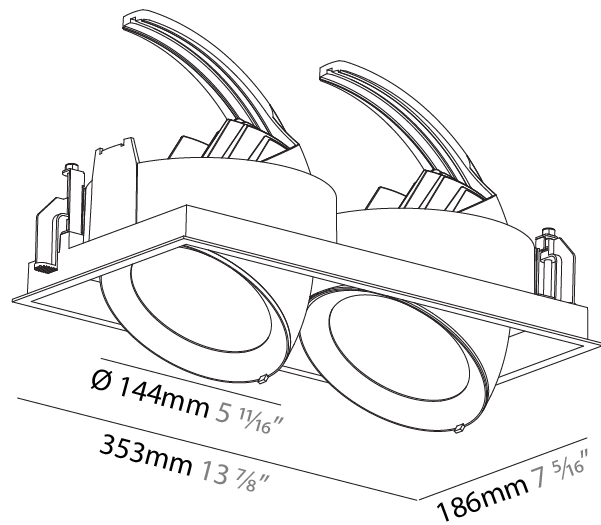

PHYSICAL

Shape: Rectangle
Diameter (mm): 144
Diameter (in): 5 11/16
Length (mm): 353
Length (in): 13 7/8
Width (mm): 186
Width (in): 7 5/16
Height (mm): 185
Height (in): 7 3/16
Ceiling Thickness (mm): 10 / 12.5 / 15
Ceiling Thickness (in): 3/8 or 1/2 or 9/16
Min. Recessing Depth (mm): 260
Min. Recessing Depth (in): 10 3/4
Light Distribution: Adjustable / Downlight
Weight (kg): 2.626
Weight (lbs): 5.79
Installation Requirement: Requires 2 Housings - See Components
Fixture Finish: SSR / BKV / CWI / CRY / HAB / UFT / ITA / RUA / FTG / MYG / LOD / PUS / FRO / FUP / KIA / POP / BLS / SPG / MEY / GOH / GUM / CHC / COM / ABZ / JAG / OBR / MOS / ROR
Fixture Material: Aluminum Die Cast
Cut-out Measurements: 342mm / 13 7/16" x 175mm / 6 7/8"

ELECTRICAL

Lamp Type: LED (Zhaga Standard)
Total Output Wattage (W): 52
Dimming: Tri-Mode (Non-Dimming and Phase Dimming (120Vac only) and 0-10V Dimming)
Driver Included: Yes
Driver Location: Recessed Housing
Driver Type: Constant Current - Universal
Housing: See components
Input Voltage (V): 120 - 277
Constant Current (MA): 700

LED

Number of LEDs: 2
Color Temperature (°K): 2700 / 3000 / 3500 / 4000
Max. Delivered Lumen (lm): 5590 / 5730 / 6027 / 6150
CRI: >90 CRI
Lamp Life (hrs): 50000

OPTICAL

Reflector°: 12 / 24 / 40
Adjustability: Rotational 355°; Tilt 45°

RATINGS AND CERTIFICATIONS