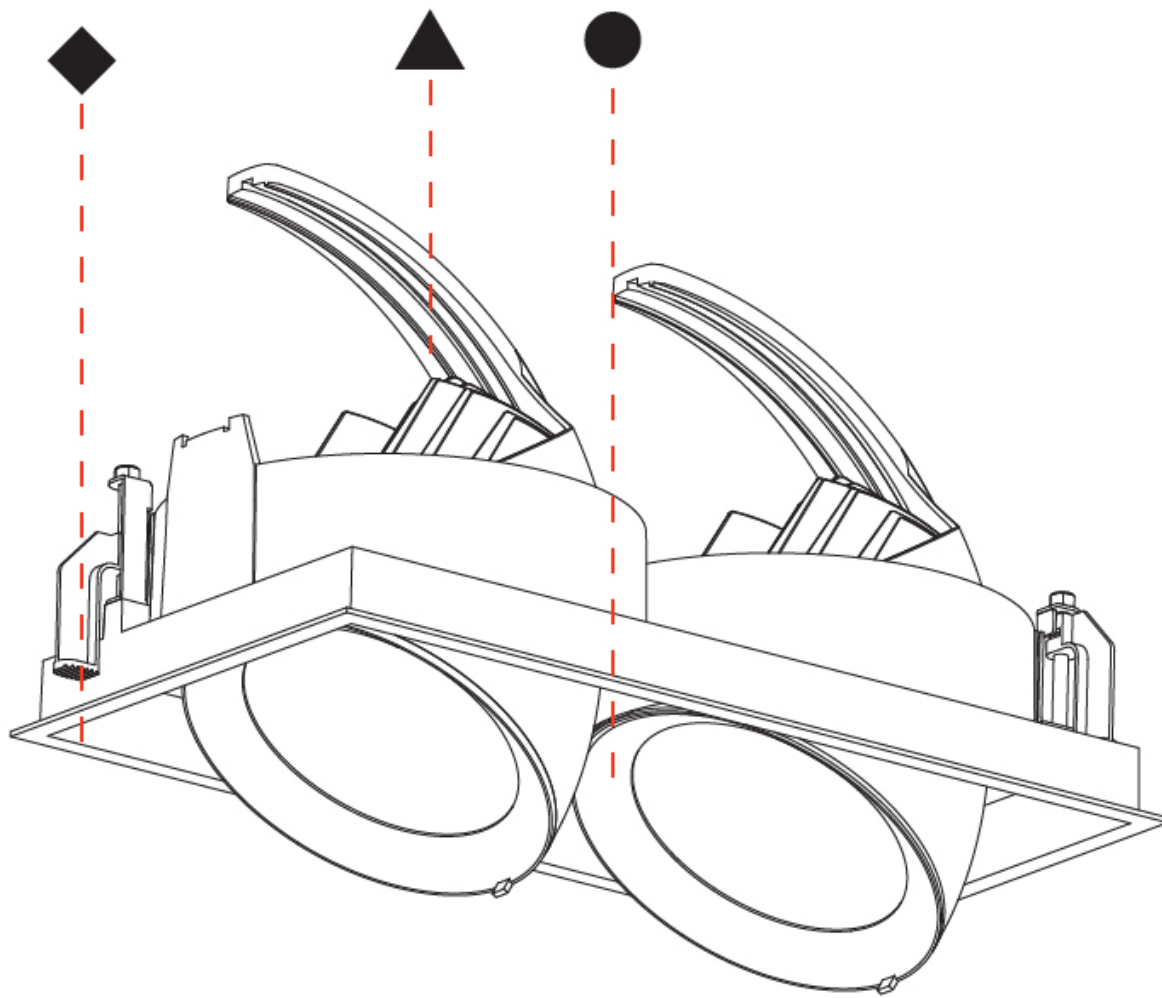

MECHANIQ SQUARE EFFICIENCY DOUBLE RECESSED

A35124-

PROJECT	_____
TYPE	_____
SPECIFIER	_____
QUANTITY	_____
DATE	_____

A